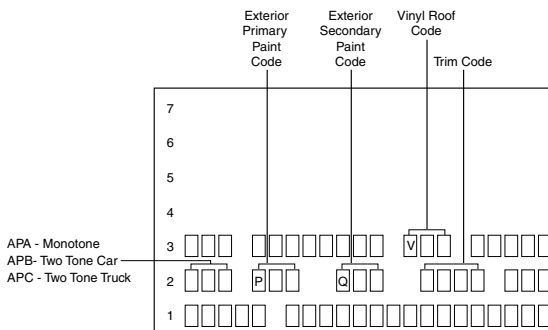

CHRYSLER / DODGE / PLYMOUTH / JEEP

DOMESTIC VEHICLES

HOW TO LOCATE THE MANUFACTURER'S PAINT CODE

1. Each vehicle manufacturer indicates a paint code on a vehicle identification plate or sticker. The location of this plate or sticker varies by year and by manufacturer. If you have trouble locating your paint code, contact your local dealership.